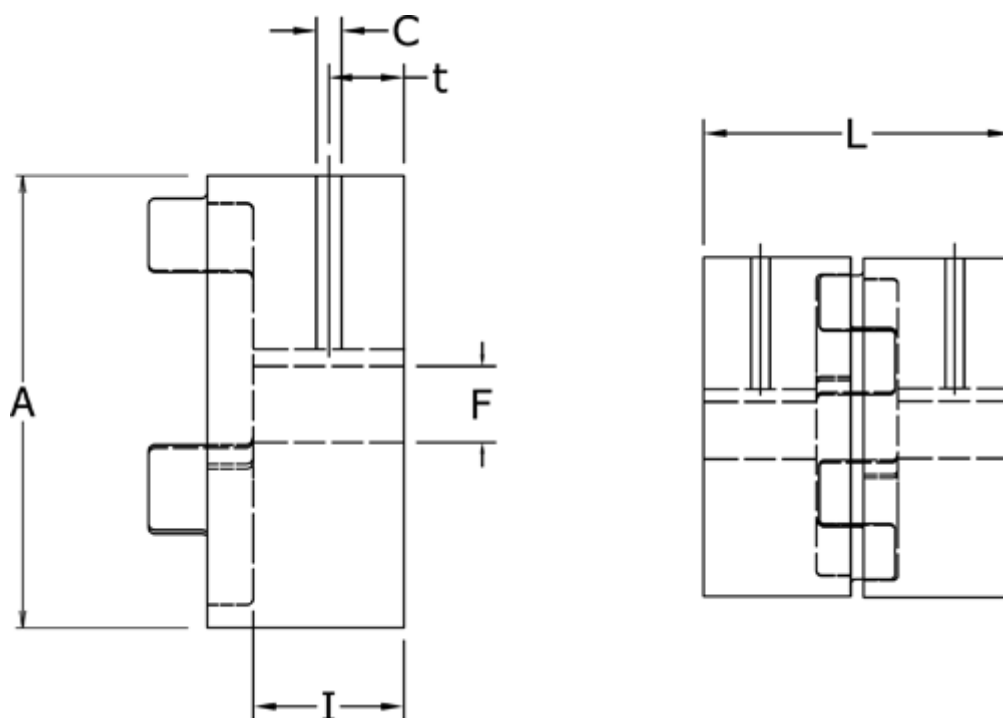

Article number: 3335038F020

Description: Coupling hub Klonex ES 38/45
ALU Aluminium, Bore 20H7 mm w/keyway & setscrew

Measures

A = 80
C = M8
F = 20
I = 45
L = 114
t = 15.0